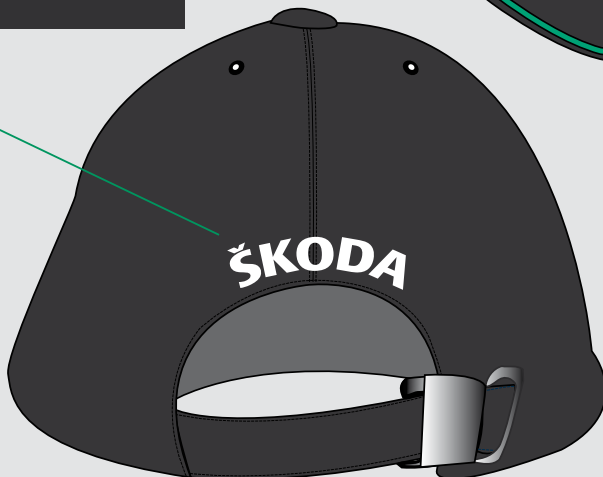

Used colour(s)

GRAVURE

BIDON

CAP

EMBROIDED PATCH

NECKLABEL.PDF

INSIDE PRINTED TAPE

EMBROIDED TEXT